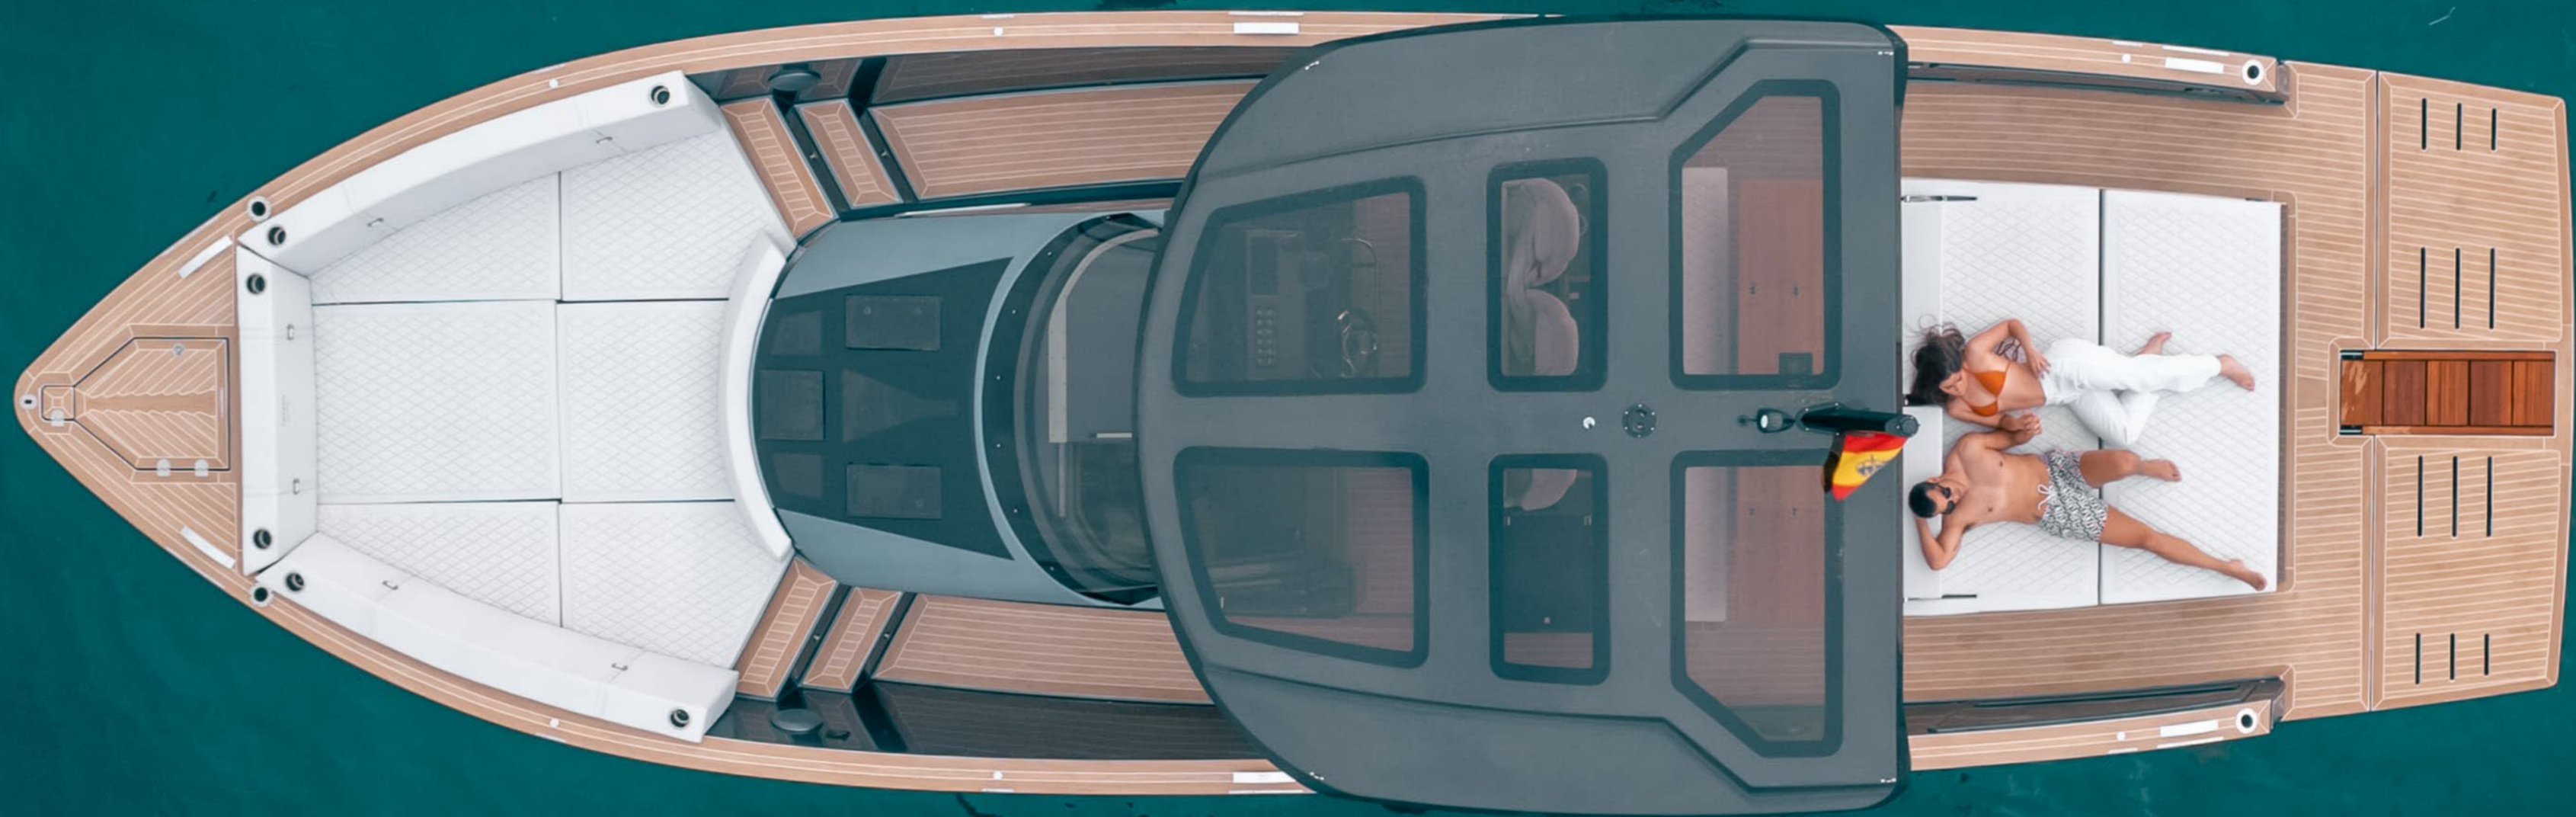

TESORO T40 «TIGRESA ONE»

«TIGRESA ONE» is Berthed in Marina IBIZA

It can accomodate 10 pax & 1 Crew

INCLUDED ON THE CHARTER PRICE

Towels | Soft drinks | Beer & 1 IBIZKUS Rose
Snorkeling Equipment

NOT INCLUDED ON THE CHARTER PRICE

Pic Nic & Extra Drinks | Extra Toys & Seabob

SPECIFICATIONS

LENGTH	12,36 m + Platform
BEAM	3,68 m
CAPACITY	11 pax & 1 Crew
BUILT	2025
BUILDER	Tesoro
ENGINES	2 × MERCURY 350HP

BLUETHOOH MUSIC CONNECTION

NUMBER OF CABINS	2
BATHROOM	1
CONSUMPTION	120 LPH* <small>* price PVP liter diesel</small>
SECURITY DEPOSIT	900 €