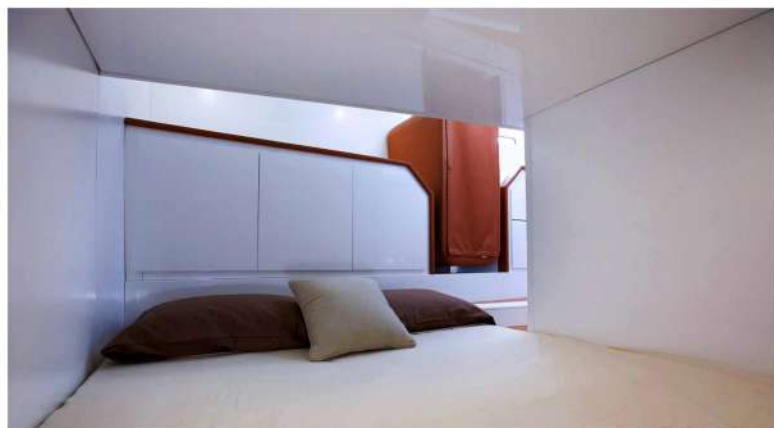

EVO 43

11 pax + skipper

2 x VOLVO D6-435 (IPS600) / HP 435 x 2

Day charter price: *contact Beatrice*

Included: soft drinks, beer, snorkeling gear, towels and toys