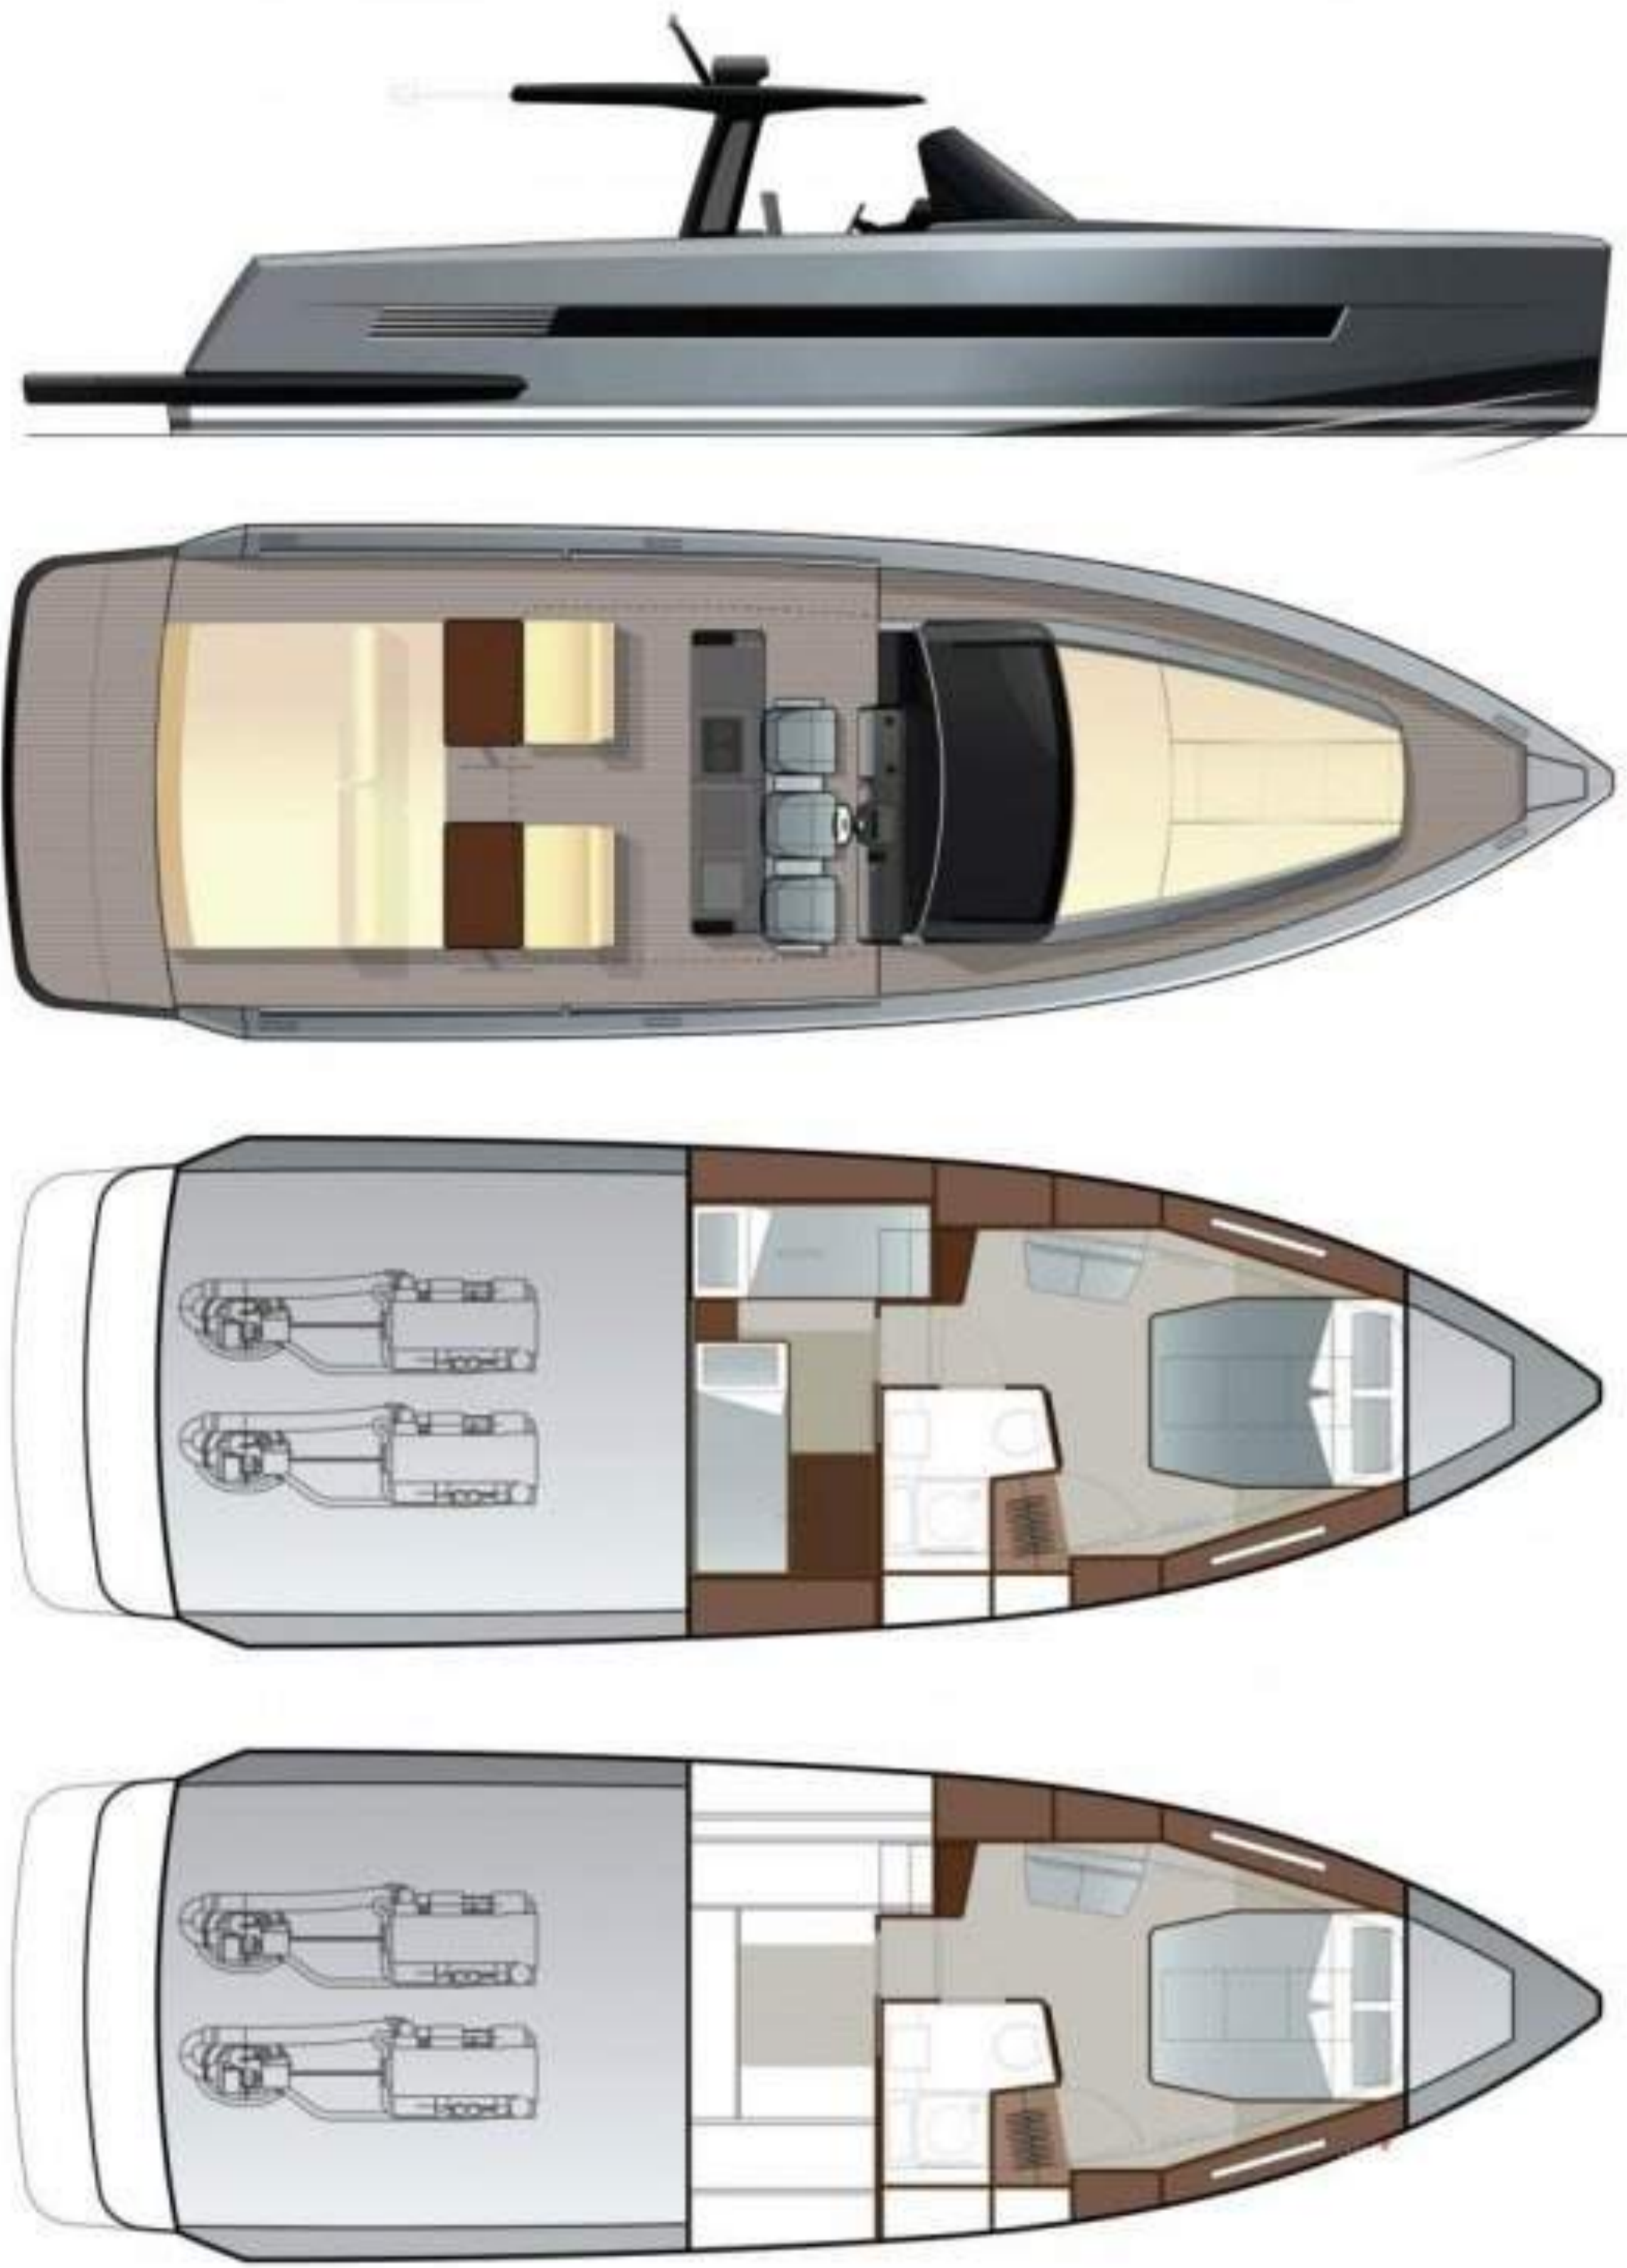

FJORD 44 OPEN - LIFE ON MARS

12 pax + skipper

2 x 600 IPS Vdvo - 95 litres/hour of navigation

LAYOUT - FJORD 44

Equipped with Master cabin, Twins and bathroom, hydraulic swimming platform, telescopic bathing ladder, electric bimini integrated in top with stainless steel support

The dining area becomes in sunbeds.

MARINA IBIZA PORT

Day charter 2.150€ + VAT (21%)

Included: soft drinks, beer, snorkeling gear, towels - seabob on extra